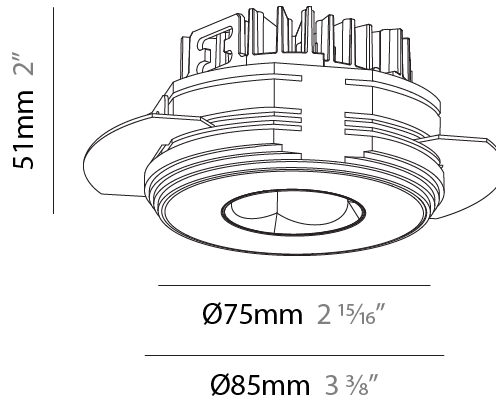

PHYSICAL

Aperture Sizes - Downlights: 1"
Shape: Round
Diameter (mm): 75
Diameter (in): 2 15/16
Height (mm): 51
Height (in): 2
Ceiling Thickness (mm): 10 / 12.5 / 15 / 25
Ceiling Thickness (in): 3/8 or 1/2 or 9/16 or 1
Min. Recessing Depth (mm): 55
Min. Recessing Depth (in): 2 3/16
Diffuser: Lens Pack - Spread Lens / Linear Spread Lens / Honeycomb Louver
Fixture Finish: SSR / BKV / CWI / CRY / HAB / UFT / ITA / RUA / FTG / MYG / LOD / PUS / FRO / FUP / KIA / POP / BLS / SPG / MEY / GOH / CHC / COM / ABZ / JAG / OBR / MOS / ROR
Fixture Material: Aluminum Die Cast
Cut-out Measurements: 86mm / 2 11/16" Diameter

ELECTRICAL

Lamp Type: LED (Zhaga Standard)
Input Wattage (W): 14
Total Output Wattage (W): 12.7
Dimming: Dali Dimming
Driver Included: No
Driver Location: Recessed Housing
Driver Type: Constant Current - Universal (120Vac only for DALI driver)
Driver Class: Class 2
Input Voltage (V): 120 - 277
Constant Current (MA): 700

LED

Color Temperature (°K): 2700-6500 Tunable White
Max. Delivered Lumen (lm): 1240
Nominal Lumen (lm): 1460
CRI: >90 CRI
Lamp Life (hrs): 50000
Special LEDs offerings: Tunable White

OPTICAL

Reflector: 52
Adjustability: Fixed

RATINGS AND CERTIFICATIONS

Certified By: Certified for North American Standards
IP rating: IP20