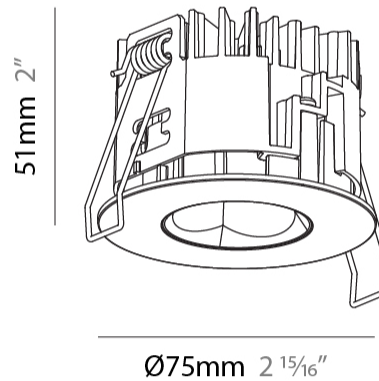

Series: Oiko Pro Round
Subseries: Oiko Pro Round Fixed
Partner: Prolicht
Division: Architectural
Installation: Recessed
Product Type: Downlight
Mounting Location: Ceiling
Light Distribution: Direct

PHYSICAL

Aperture Sizes - Downlights: 1"
Shape: Round
Diameter (mm): 75
Diameter (in): 2 ¹⁵/₁₆"
Height (mm): 51
Height (in): 2
Ceiling Thickness (mm): 1 - 25
Ceiling Thickness (in): 1/16 - 1 3/16
Min. Recessing Depth (mm): 55
Min. Recessing Depth (in): 2 ³/₁₆"
Diffuser: Lens Pack - Spread Lens / Linear Spread Lens / Honeycomb Louver
Fixture Finish: SSR / BKV / CWI / CRY / HAB / UFT / ITA / RUA / FTG / MYG / LOD / PUS / FRO / FUP / KIA / POP / BLS / SPG / MEY / GOH / CHC / COM / ABZ / JAG / OBR / MOS / ROR
Fixture Material: Aluminum Die Cast
Cut-out Measurements: 68mm / 2 11/16" Diameter

ELECTRICAL

Lamp Type: LED (Zhaga Standard)
Input Wattage (W): 14
Total Output Wattage (W): 12.7
Dimming: Dali Dimming
Driver Included: No
Driver Location: Recessed Housing
Driver Type: Constant Current - Universal (120Vac only for DALI driver)
Driver Class: Class 2
Input Voltage (V): 120 - 277
Constant Current (MA): 700

LED

Color Temperature (°K): 2700-6500 Tunable White
Max. Delivered Lumen (lm): 1240
Nominal Lumen (lm): 1460
CRI: >93 CRI
Lamp Life (hrs): 50000
Special LEDs offerings: Tunable White

OPTICAL

Reflector: 52
Adjustability: Fixed

RATINGS AND CERTIFICATIONS

Certified By: Certified for North American Standards
IP rating: IP20